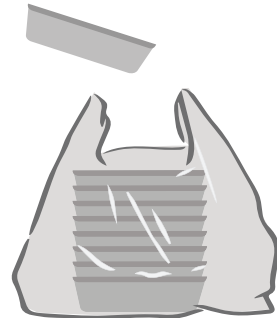

RECYCLING IT'S AS EASY AS 1 2 3

1 HOT LUNCH FOOD WASTE

Empty food waste into the bin liner that is provided in the poly bins with your lunch.

2 FOIL TRAYS

Stack all of the foil trays together and place into the rubbish bag that is provided, along with the clear film from the lids.

3 THAT'S IT!

It's as easy as that!
Once you've finished your lunch, simply separate the food waste from the foil trays and our BiteLAB recycling heroes will do the rest!